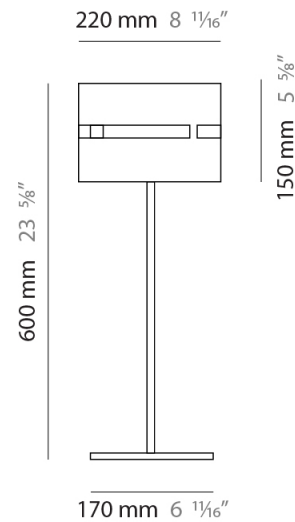

PROJECT	_____
TYPE	_____
SPECIFIER	_____
QUANTITY	_____
DATE	_____

LUZ OCULTA METAL PORTABLE

D54025-

base number   Finish
Options

1. To build a product code in our configurator select the specify button on the base model # product page
2. To build a manual product code on this datasheet choose from the options listed below in blue font and add the suffix to the base model #

GENERAL

Series: Luz Oculta
Subseries: Luz Oculta Metal
Brand: Fambuena
Division: Design
Mounting Type: Portable
Mounting Location: Table
Subcategory: Table

PHYSICAL

Shape: Cylinder
Diameter (mm): 220
Diameter (in): 8 ¹¹/₁₆
Height (mm): 600
Height (in): 23 ⁵/₈
Light Distribution: Direct / Indirect
Fixture Finish: [BRA](#) / [BRZ](#) / [ABR](#)
Fixture Material: Metal
Upon Request: Bolt Down

ELECTRICAL

Number of Lamps: 1
Lamp Type: LED Retrofit
Lamp Shape: B10
Bulb Included: Bulb Not Included
Max. Wattage Per Lamp (W): 4
Lamp Base: E12
Input Voltage (V): 120

LED

OPTICAL

RATINGS AND CERTIFICATIONS

Certified By: Certified for North American Standards
IP rating: IP20