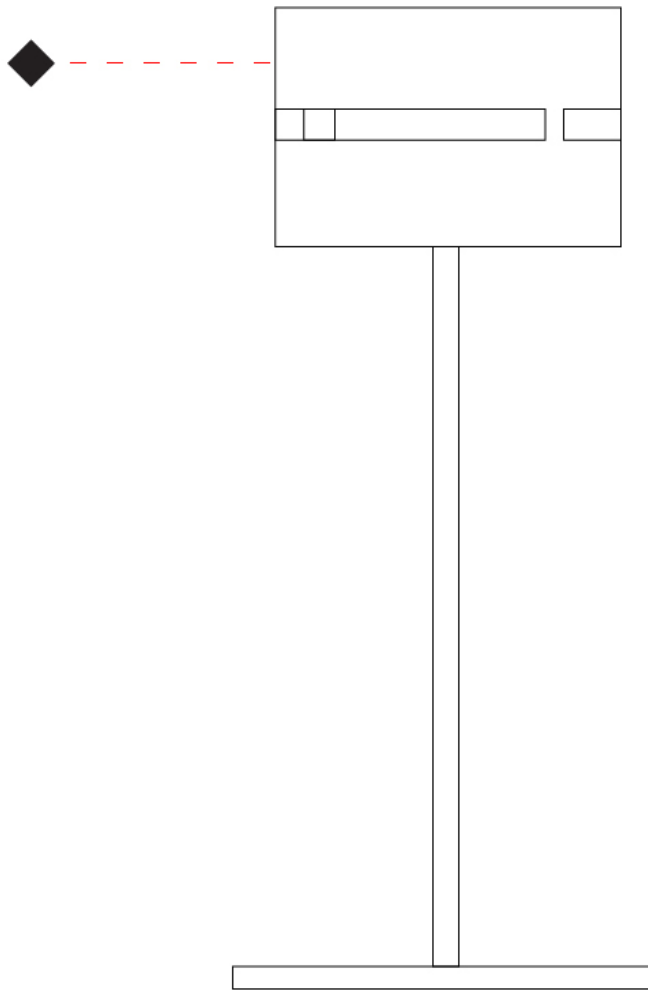

LUZ OCULTA METAL PORTABLE

D54026-

PROJECT

TYPE

SPECIFIER

QUANTITY

DATE

D